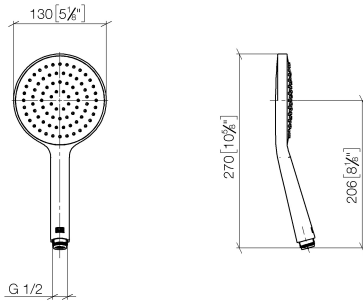

Concealed single-lever mixer with integrated shower connection with hand shower set - Chrome

IMO

ST 050 204 8979

- metal shower hose 1750mm with integrated anti-twist protection
 - Hand shower: COMPACT RAIN, max. flow rate 10 l/min (at 3 bar)
 - spray head Ø 130 mm
- Intrinsic protection against back flow.**

IMO

ST 050 204 8070
mm [inches]

Certificates

Belgaqua_21-025- WRAS_2011027. LGA_29928.
27_1.

ST 050 204 8979

Spare parts list

No.	Item Number	Name	Quantity used	Delivery time
1	28 060 970-00	Wall bracket swivel - Chrome	1	10
2	28 322 970-00	Metal shower hose 1/2" x 3/8" x 1750 mm - Chrome	1	2
3	36 050 970-00	Concealed single-lever mixer with integrated shower connection - Chrome	1	10

IMO

ST 050 204 8979

Concealed single-lever mixer with integrated shower connection with hand shower set - Chrome

IMO

ST 050 204 8979

Concealed single-lever mixer with integrated shower connection with hand shower set - Chrome

ST 050 204 8070
mm [inches]

Flow rate chart

Certificates

DVGW_DW-
6517DN0129.

LGA_29983.

WRAS_2009011.

ST 050 204 8979

Spare parts list