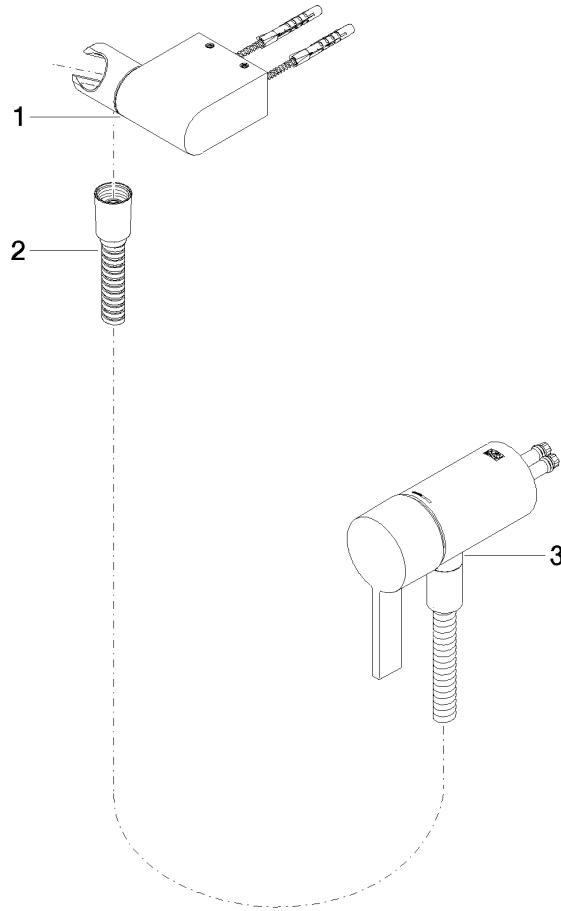

Concealed single-lever mixer with integrated shower connection with hand shower set - Chrome

IMO

ST 050 204 8979

- metal shower hose 1750mm with integrated anti-twist protection
 - Hand shower: COMPACT RAIN, max. flow rate 10 l/min (at 3 bar)
 - spray head Ø 130 mm
- Intrinsic protection against back flow.**

IMO

ST 050 204 8070
mm [inches]

Certificates

Belgaqua_21-025- WRAS_2011027. LGA_29928.
27_1.

ST 050 204 8979

Spare parts list

No.	Item Number	Name	Quantity used	Delivery time
1	28 060 970-00	Wall bracket swivel - Chrome	1	10
2	28 322 970-00	Metal shower hose 1/2" x 3/8" x 1750 mm - Chrome	1	2
3	36 050 970-00	Concealed single-lever mixer with integrated shower connection - Chrome	1	10

Concealed single-lever mixer with integrated shower connection with hand shower set - Chrome

IMO

ST 050 204 8979

- COMPACT RAIN, max. flow rate 15 l/min (at 3 bar)
- with anti-scale system
- spray head Ø 130 mm
- 1/2" connection